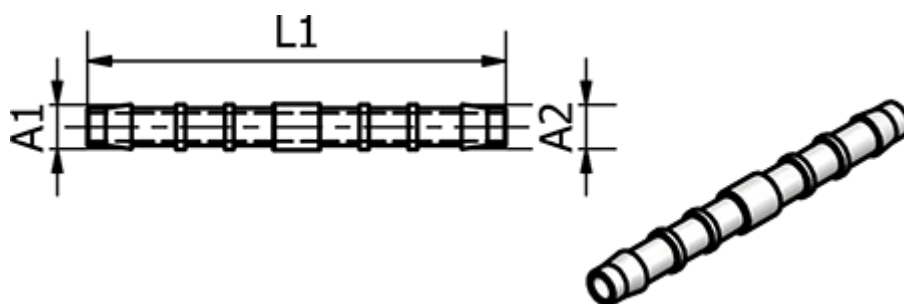

# Data Sheet

Article number: 58634414

Description: Tube Connector 34.414, Ø10/ Ø10  
Tube Connector

## Measures

---

Ext. Hose Diameter A1 = 10

Ext. hose diameter A2 = 10

L1 = 63